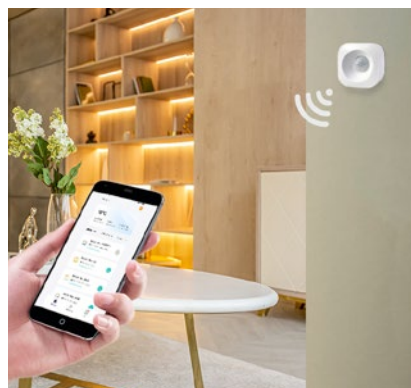

- Color controllers able to control several styles of low voltage lighting products from plain white to RGB to RGB+Tunable White.
- Physical controls that can be used in tandem with your phone app and smart home speakers.
- Smart sensors that can trigger all types of devices.
- Smart plugs and outlets that you can turn on and off from anywhere in the world!

# Leona™ Pro Smart Home Controller

[› Visit Product Page](#)

Our best-selling smart controller works with every lighting type, from static white to RGB + Tunable White strips. It allows you to have endless customization and personalization for an affordable, automated home experience that adapts to your lifestyle. Simply download the Leona™ Smart app and start making your smart home even smarter!

## System Setting:

Pair it with the Leona™ Pro Smart Home Controller

Leona™ Smart App

Leona™ Smart Home Motion Sensor

# Leona™ Smart App

Download the Leona™ Smart app today and use it in conjunction with your Leona™ devices to unlock all the features, functionalities, and get limitless personalization.

[Download from the Play Store](#)