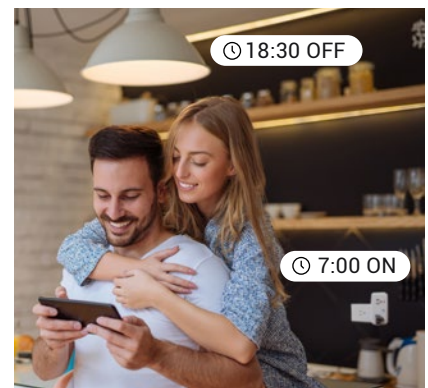

# Leona™ Smart Home Plug

[› Visit Product Page](#)

Transform any appliance into a smart appliance with the help of the Leona™ Smart Home Plug! Simply plug it into your existing outlet, and use it in conjunction with the Leona™ Smart app or a smart speaker such as Google Home or Amazon Alexa. Set automated timers and turn outlets on or off via voice command or from your phone anywhere in the world.

# Leona™ Smart Home Outlet

[› Visit Product Page](#)

Transform any appliance into a smart appliance with the help of the Leona™ Smart Home Outlet! Simply replace your existing outlet with our Leona™ Smart Home Outlet, and use it in conjunction with the Leona™ Smart app or a smart speaker such as Google Home or Amazon Alexa. Set timers or turn them on and off from your phone, a voice command, or from anywhere in the world.