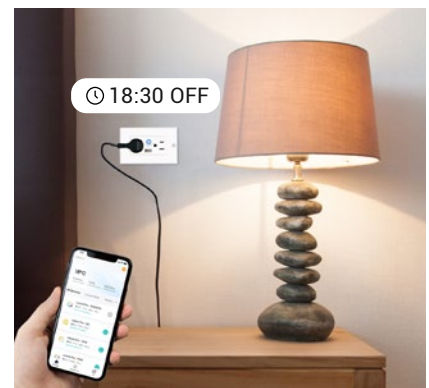

# Leona™ Smart Home Outlet

[› Visit Product Page](#)

Transform any appliance into a smart appliance with the help of the Leona™ Smart Home Outlet! Simply replace your existing outlet with our Leona™ Smart Home Outlet, and use it in conjunction with the Leona™ Smart app or a smart speaker such as Google Home or Amazon Alexa. Set timers or turn them on and off from your phone, a voice command, or from anywhere in the world.

## Main Features and Benefits:

Control Your Appliances from Your Phone

Timer and Schedule Functions

Allows Multiple Users

USB Port

Fits in Standard Gang Boxes

Connect It to Your Wi-Fi Network

# Leona™ Smart Home Door Sensor

[› Visit Product Page](#)

The Leona™ Smart Home Door Sensor is a simple and effective tool that can be applied to any door, window, or drawer, to activate your favorite Leona™ devices. This sensor can be integrated into your Leona™ Smart Home System just by setting the scene using the Leona™ Smart app on your phone. You can activate any Leona™ or group of Leona™ products, or simply use the sensor as an alert to send notifications to your phone. The Leona™ Smart Home Door Sensor can also be paired with Amazon Alexa or Google Home smart home systems.