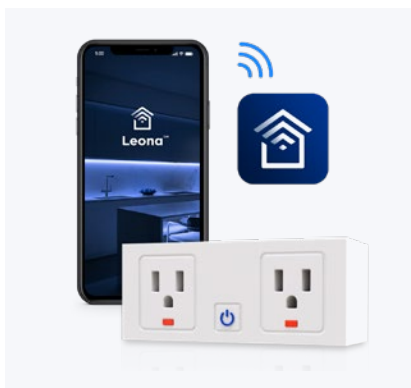

# Leona™ Smart Home Plug

[› Visit Product Page](#)

Transform any appliance into a smart appliance with the help of the Leona™ Smart Home Plug! Simply plug it into your existing outlet, and use it in conjunction with the Leona™ Smart app or a smart speaker such as Google Home or Amazon Alexa. Set automated timers and turn outlets on or off via voice command or from your phone anywhere in the world.

# Leona™ Smart Home Outlet

[› Visit Product Page](#)

Transform any appliance into a smart appliance with the help of the Leona™ Smart Home Outlet! Simply replace your existing outlet with our Leona™ Smart Home Outlet, and use it in conjunction with the Leona™ Smart app or a smart speaker such as Google Home or Amazon Alexa. Set timers or turn them on and off from your phone, a voice command, or from anywhere in the world.

## Main Features and Benefits:

Control Your Appliances from Your Phone

Timer and Schedule Functions

Allows Multiple Users

USB Port

Fits in Standard Gang Boxes

Connect It to Your Wi-Fi Network