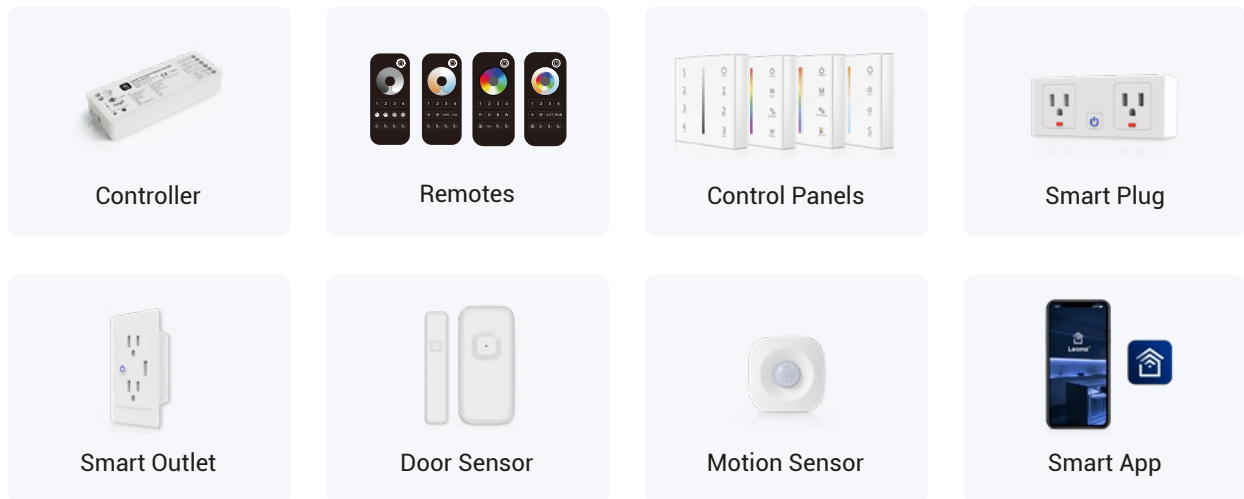

**Leona™**

Leona™ Pro Smart Home System

The Leona™ Smart Home System is a complete line of affordable, innovative lighting products that make your smart home even smarter! Use your Amazon Alexa or Google Home to voice activate smart devices such as:

- Color controllers able to control several styles of low voltage lighting products from plain white to RGB to RGB+Tunable White.
- Physical controls that can be used in tandem with your phone app and smart home speakers.
- Smart sensors that can trigger all types of devices.
- Smart plugs and outlets that you can turn on and off from anywhere in the world!

# Leona™ Smart Home Plug

[› Visit Product Page](#)

Transform any appliance into a smart appliance with the help of the Leona™ Smart Home Plug! Simply plug it into your existing outlet, and use it in conjunction with the Leona™ Smart app or a smart speaker such as Google Home or Amazon Alexa. Set automated timers and turn outlets on or off via voice command or from your phone anywhere in the world.

# Leona™ Smart Home Door Sensor

[› Visit Product Page](#)

The Leona™ Smart Home Door Sensor is a simple and effective tool that can be applied to any door, window, or drawer, to activate your favorite Leona™ devices. This sensor can be integrated into your Leona™ Smart Home System just by setting the scene using the Leona™ Smart app on your phone. You can activate any Leona™ or group of Leona™ products, or simply use the sensor as an alert to send notifications to your phone. The Leona™ Smart Home Door Sensor can also be paired with Amazon Alexa or Google Home smart home systems.