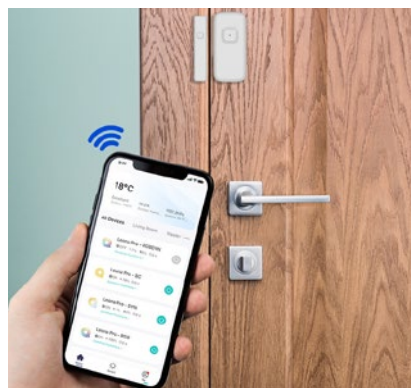

# Leona™ Smart Home Plug

[› Visit Product Page](#)

Transform any appliance into a smart appliance with the help of the Leona™ Smart Home Plug! Simply plug it into your existing outlet, and use it in conjunction with the Leona™ Smart app or a smart speaker such as Google Home or Amazon Alexa. Set automated timers and turn outlets on or off via voice command or from your phone anywhere in the world.

# Leona™ Smart Home Door Sensor

[› Visit Product Page](#)

The Leona™ Smart Home Door Sensor is a simple and effective tool that can be applied to any door, window, or drawer, to activate your favorite Leona™ devices. This sensor can be integrated into your Leona™ Smart Home System just by setting the scene using the Leona™ Smart app on your phone. You can activate any Leona™ or group of Leona™ products, or simply use the sensor as an alert to send notifications to your phone. The Leona™ Smart Home Door Sensor can also be paired with Amazon Alexa or Google Home smart home systems.

## System Setting:

Pair it with the Leona™ Pro Smart Home Controller

Leona™ Smart App

Leona™ Smart Home Door Sensor

# Leona™ Smart Home Motion Sensor

[› Visit Product Page](#)

The Leona™ Smart Home Motion Sensor can be used in a variety of spaces to detect motion and activate lights. This sensor can be integrated into your Leona™ Smart Home System to create automation rules to control other Leona™ devices such as plugs, outlets, or controllers; it can also be set up independently as a silent alarm and have notifications sent to your phone. The Leona™ Smart Home Motion Sensor can also be paired with Amazon Alexa or Google Home smart home systems.