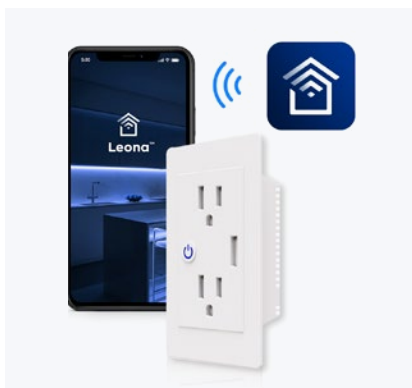

# Leona™ Smart Home Outlet

[› Visit Product Page](#)

Transform any appliance into a smart appliance with the help of the Leona™ Smart Home Outlet! Simply replace your existing outlet with our Leona™ Smart Home Outlet, and use it in conjunction with the Leona™ Smart app or a smart speaker such as Google Home or Amazon Alexa. Set timers or turn them on and off from your phone, a voice command, or from anywhere in the world.

## Main Features and Benefits:

Control Your Appliances from Your Phone

Timer and Schedule Functions

Allows Multiple Users

USB Port

Fits in Standard Gang Boxes

Connect It to Your Wi-Fi Network

# Leona™ Smart Home Door Sensor

[› Visit Product Page](#)

The Leona™ Smart Home Door Sensor is a simple and effective tool that can be applied to any door, window, or drawer, to activate your favorite Leona™ devices. This sensor can be integrated into your Leona™ Smart Home System just by setting the scene using the Leona™ Smart app on your phone. You can activate any Leona™ or group of Leona™ products, or simply use the sensor as an alert to send notifications to your phone. The Leona™ Smart Home Door Sensor can also be paired with Amazon Alexa or Google Home smart home systems.