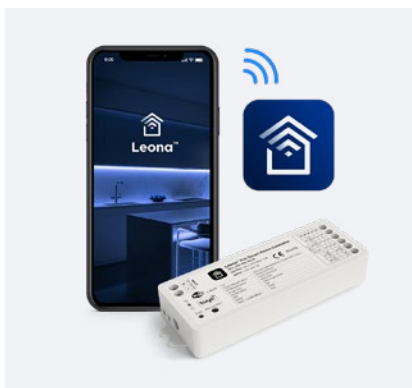

Leona™ Pro Smart Home Controller

[› Visit Product Page](#)

Our best-selling smart controller works with every lighting type, from static white to RGB + Tunable White strips. It allows you to have endless customization and personalization for an affordable, automated home experience that adapts to your lifestyle. Simply download the Leona™ Smart app and start making your smart home even smarter!

Main Features and Benefits:

Allows Multiple Users

5-100% Stepless Dimming

Scene Creation

Timer Functionality

Home Automation Ready

Control Zones or Groups

Syncs with Music

Unique Environmental Triggers