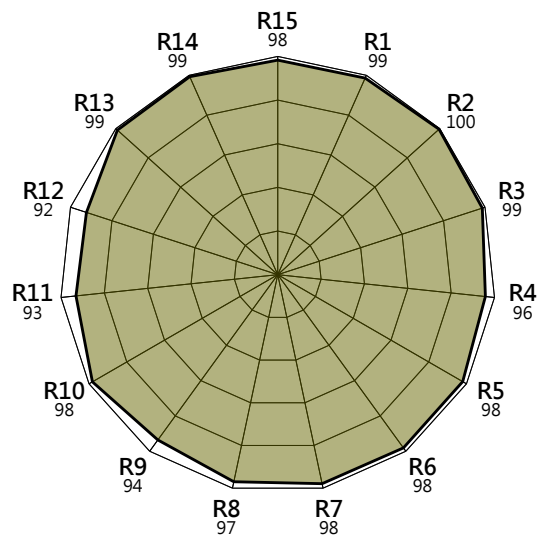

Product information and test conditions

Name	UltraBright™ Outline Series LED Strip Light (3500K)	
Time	2019-11-12 04:29:30(Time-zone GMT+8)	
Manufacturer	Flexfire LEDs, Inc	
User	FlexfireLEDs (warehouse@flexfireleds.com)	
Temperature(°C)	Humidity(%)	Distance(m)

Parameters	
CIE_x	0.3955
CIE_y	0.3829
CIE_u'	0.2325
CIE_v'	0.5065
CCT	3661 K
Duv	-0.0012
CRI (Ra)(R1~R8)	98
CRI (Re) (R1-R15)	97
CQS	98
TLCl(Qa)	99
GAI	76
TM-30-15 Rf	96
TM-30-15 Rg	103
Illuminance	652 lux
Foot Candle	60.5 fc
PPFD (400-700nm)	11.45 μmol/m ² s
λp	654 nm
λD	581 nm
Purity (Pe)	30 %
SP Ratio	1.8
Circadian Stimulus	0.37
Circadian Light	394

Spectrum

CRI (Re) (R1-R15)

Ra = 98 Re = 97

CIE 1931

$x = 0.3955$, $y = 0.3829$ CCT = 3661K

CIE 1976

$x = 0.2325$, $y = 0.5065$ CCT = 3661K

C78.377 - 2017