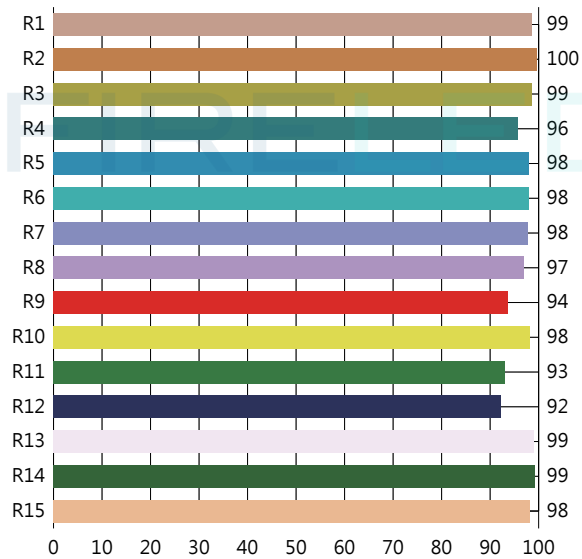

Product information and test conditions

Name	UltraBright™ Outline Series LED Strip Light (3500K)	
Time	2019-11-12 04:29:30(Time-zone GMT+8)	
Manufacturer	Flexfire LEDs, Inc	
User	FlexfireLEDs (warehouse@flexfireleds.com)	
Temperature(°C)	Humidity(%)	Distance(m)

Parameters	
CIE_x	0.3955
CIE_y	0.3829
CIE_u'	0.2325
CIE_v'	0.5065
CCT	3661 K
Duv	-0.0012
CRI (Ra)(R1~R8)	98
CRI (Re) (R1-R15)	97
CQS	98
TLCl(Qa)	99
GAI	76
TM-30-15 Rf	96
TM-30-15 Rg	103
Illuminance	652 lux
Foot Candle	60.5 fc
PPFD (400-700nm)	11.45 μmol/m ² s
λp	654 nm
λD	581 nm
Purity (Pe)	30 %
SP Ratio	1.8
Circadian Stimulus	0.37
Circadian Light	394

Spectrum

CRI (Re) (R1-R15)

Ra = 98 Re = 97

CIE 1931

$x = 0.3955$, $y = 0.3829$ CCT = 3661K

CIE 1976

$x = 0.2325$, $y = 0.5065$ CCT = 3661K

C78.377 - 2017