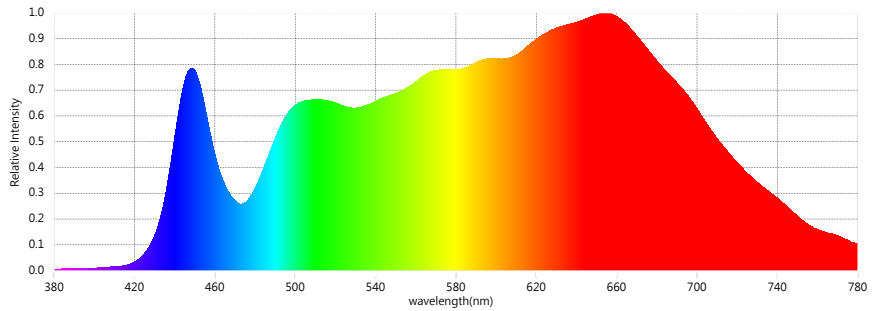

Product information and test conditions

Name	UltraBright™ Outline Series LED Strip Light (3500K)	
Time	2019-11-12 04:29:30(Time-zone GMT+8)	
Manufacturer	Flexfire LEDs, Inc	
User	FlexfireLEDs (warehouse@flexfireleds.com)	
Temperature(°C)	Humidity(%)	Distance(m)

Parameters	
CIE_x	0.3955
CIE_y	0.3829
CIE_u'	0.2325
CIE_v'	0.5065
CCT	3661 K
Duv	-0.0012
CRI (Ra)(R1~R8)	98
CRI (Re) (R1-R15)	97
CQS	98
TLCl(Qa)	99
GAI	76
TM-30-15 Rf	96
TM-30-15 Rg	103
Illuminance	652 lux
Foot Candle	60.5 fc
PPFD (400-700nm)	11.45 μmol/m ² s
λp	654 nm
λD	581 nm
Purity (Pe)	30 %
SP Ratio	1.8
Circadian Stimulus	0.37
Circadian Light	394

Spectrum

CRI (Re) (R1-R15)

Ra = 98 Re = 97

CIE 1931

$x = 0.3955$, $y = 0.3829$ CCT = 3661K

CIE 1976

$x = 0.2325$, $y = 0.5065$ CCT = 3661K

C78.377 - 2017